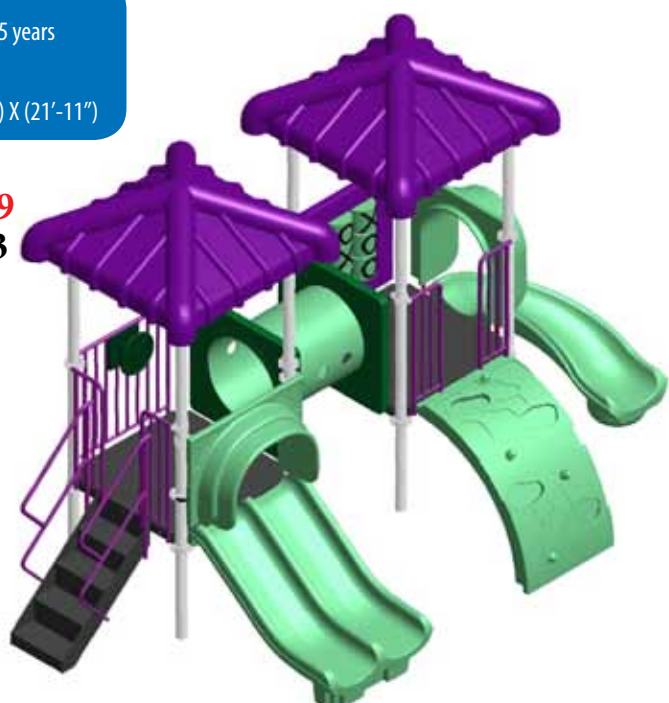

reg \$13,803  
**Save: \$2,761**  
**Sale: \$11,042**

**Kplay-SS152**  
Age: 5 to 12 years old  
Events: 20  
Min capacity: 65  
Use Zone: (50'-6") X (42'-11")

reg \$43,600  
**Save: \$8,720**  
**Sale: \$34,880**

**Kan-up-106**  
Age: 5 to 12 years old  
Events: 9  
Min capacity: 30  
Use Zone: (52'-3") X (37'-3")

reg \$12,954  
**Save: \$2,591**  
**Sale: \$10,363**

**Ktodd-110**  
Age: 18 month to 5 years  
Events: 7  
Min capacity: 20  
Use Zone: (30'-3") X (21'-11")

reg \$12,442  
**Save: \$2,489**  
**Sale: \$9,953**

2 place Swing: reg \$1,280  
**Sale \$1,152**  
- belt seat: \$35 each  
- baby seat: \$110 each

2 place teeter totter: reg \$526  
**Sale \$480**

4 place spring rider: reg \$961  
**Sale \$865**

Geo Dome: reg \$2,222  
**Sale \$1,999**

**Kplay-150M1**  
Age: 5 to 12 years old  
Events: 22  
Min capacity: 65  
Use Zone: (52'-0") X (52'-6")

reg \$45,754  
**Save: \$9,151**  
**Sale: \$36,603**

**Kplay-153**  
Age: 5 to 12 years old  
Events: 12  
Min capacity: 35  
Use Zone: (42'-8") X (33'-5")