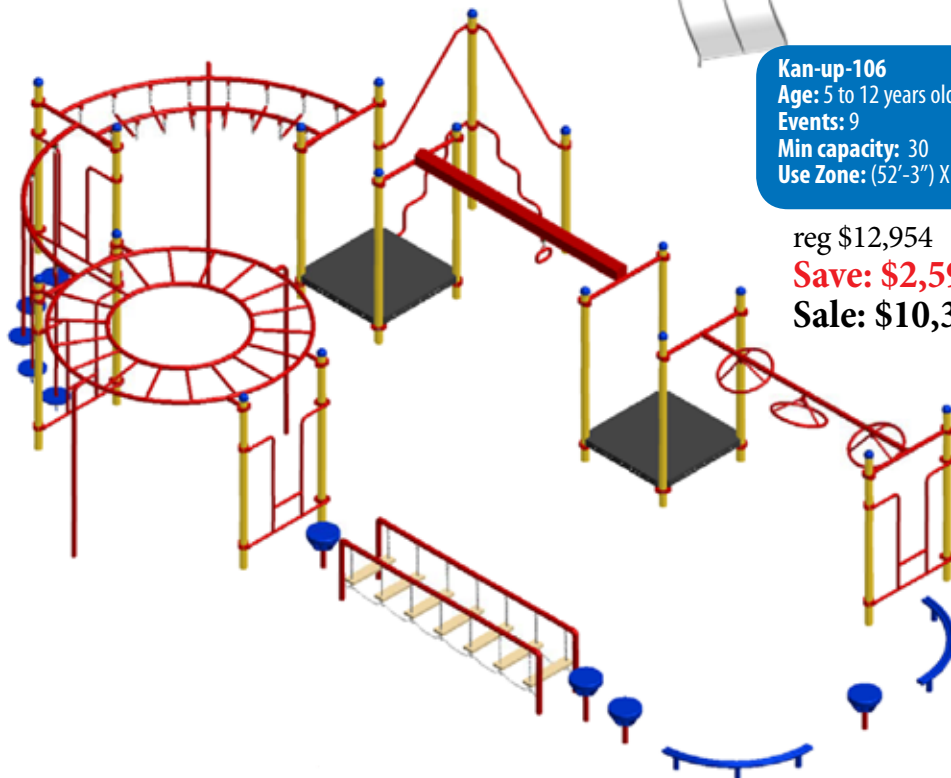

reg \$13,803  
**Save: \$2,761**  
**Sale: \$11,042**

**Kplay-SS152**  
Age: 5 to 12 years old  
Events: 20  
Min capacity: 65  
Use Zone: (50'-6") X (42'-11")

reg \$43,600  
**Save: \$8,720**  
**Sale: \$34,880**

**Kan-up-106**  
Age: 5 to 12 years old  
Events: 9  
Min capacity: 30  
Use Zone: (52'-3") X (37'-3")

reg \$12,954  
**Save: \$2,591**  
**Sale: \$10,363**

**Ktodd-110**  
Age: 18 month to 5 years  
Events: 7  
Min capacity: 20  
Use Zone: (30'-3") X (21'-11")

reg \$12,442  
**Save: \$2,489**  
**Sale: \$9,953**

2 place Swing: reg \$1,280  
**Sale \$1,152**  
- belt seat: \$35 each  
- baby seat: \$110 each

2 place teeter totter: reg \$526  
**Sale \$480**

4 place spring rider: reg \$961  
**Sale \$865**

Geo Dome: reg \$2,222  
**Sale \$1,999**

**Kplay-150M1**  
Age: 5 to 12 years old  
Events: 22  
Min capacity: 65  
Use Zone: (52'-0") X (52'-6")

reg \$45,754  
**Save: \$9,151**  
**Sale: \$36,603**

**Kplay-153**  
Age: 5 to 12 years old  
Events: 12  
Min capacity: 35  
Use Zone: (42'-8") X (33'-5")