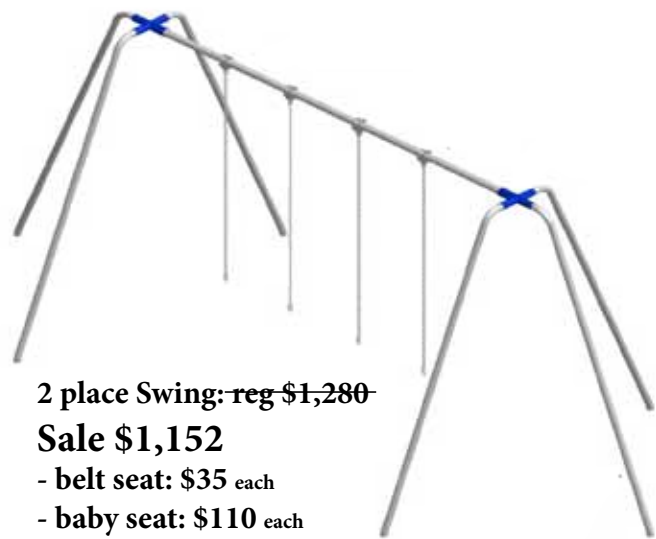

reg \$13,803  
**Save: \$2,761**  
**Sale: \$11,042**

**Kplay-SS152**  
Age: 5 to 12 years old  
Events: 20  
Min capacity: 65  
Use Zone: (50'-6") X (42'-11")

reg \$43,600  
**Save: \$8,720**  
**Sale: \$34,880**

**Kan-up-106**  
Age: 5 to 12 years old  
Events: 9  
Min capacity: 30  
Use Zone: (52'-3") X (37'-3")

reg \$12,954  
**Save: \$2,591**  
**Sale: \$10,363**

**Ktodd-110**  
Age: 18 month to 5 years  
Events: 7  
Min capacity: 20  
Use Zone: (30'-3") X (21'-11")

reg \$12,442  
**Save: \$2,489**  
**Sale: \$9,953**

2 place Swing: reg \$1,280  
**Sale \$1,152**  
- belt seat: \$35 each  
- baby seat: \$110 each

2 place teeter totter: reg \$526  
**Sale \$480**

4 place spring rider: reg \$961  
**Sale \$865**

Geo Dome: reg \$2,222  
**Sale \$1,999**

**Kplay-150M1**  
Age: 5 to 12 years old  
Events: 22  
Min capacity: 65  
Use Zone: (52'-0") X (52'-6")

reg \$45,754  
**Save: \$9,151**  
**Sale: \$36,603**

**Kplay-153**  
Age: 5 to 12 years old  
Events: 12  
Min capacity: 35  
Use Zone: (42'-8") X (33'-5")